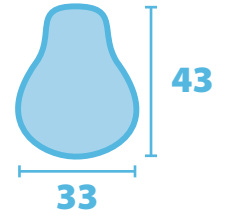

MC6107
48cm to 59cm

Deluxe Saddle Chairs

The Deluxe Saddle Chairs are commonly used in Sonography, Dentistry and Surgical environments. The ergonomic design promotes positive posture by encouraging pelvic tilt whilst the user straddles the stool with both feet firmly on the floor and body weight is distributed through the thighs. The 2 lever mechanism operates and adjusts the seat height and tilt. All models feature a polished aluminium five star base and castors, with option of foot height control.

Models

MC6107 Deluxe saddle chair - standard model

High quality upholstery finish

Model MC6107
Colour Dark Blue

Available Upholstery Colours:

STANDARD

STANDARD+