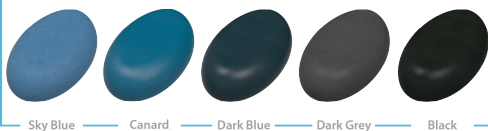

Models

MC6107 Deluxe saddle chair - standard model

High quality upholstery finish

Model MC6107
Colour Dark Blue

Available Upholstery Colours:

STANDARD

STANDARD+