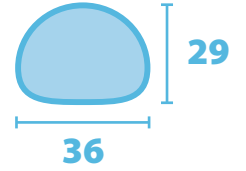

MC6105
55cm to 81cm

Proximity Stools

This stool is intelligently designed to have one flat side, allowing the clinician to get in close proximity to the patient during a procedure. The stool is available in both standard and chrome bases, both with an excellent height range of 55-81cm. Included as standard with **SEERS** Echocardiography Couches.